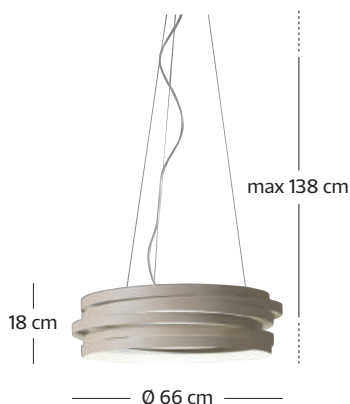

art. Ri_giro A35
lampada da parete / wall lamp

Ri_giro

design Aldo Bruno e Arianna Teardo

LAMPADE SOSPESE / SUSPENSION LAMPS

art. Ri_giro S60
3 x max 42 W
E27

IP 20

art. Ri_giro S60 LED
LED 1 x 2100 LM 12,6 W 3000 K
driver dimmerabile incluso
dimnable driver included