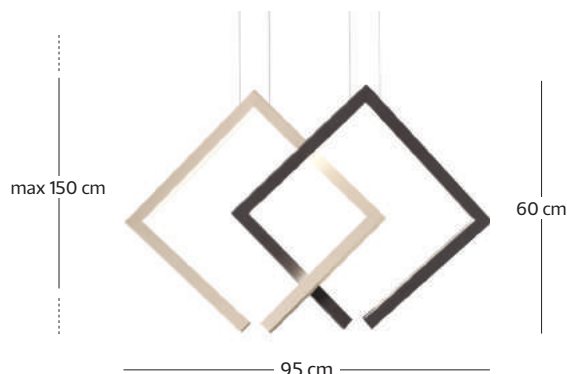

art. Ri_quadro T
lampada da terra / floor lamp

Ri_quadro

design Aldo Bruno e Arianna Teardo

LAMPADE SOSPESE / SUSPENSION LAMPS

art. Ri_quadro S1
LED 2500 LM 21 W 3000 K

IP 40

art. Ri_quadro S2
LED 5000 LM 42 W 3000 K