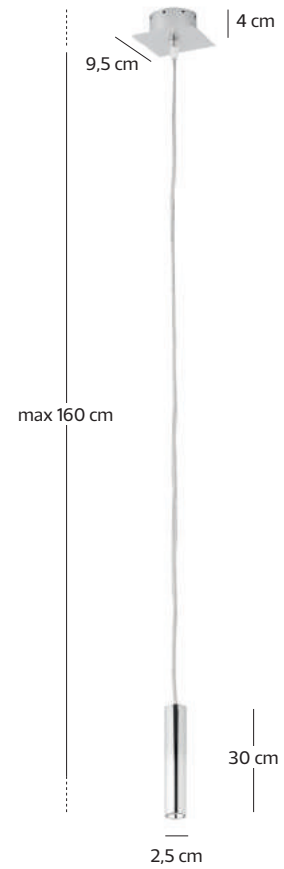

▲
art. Stiled A 42
lampada da parete / wall lamp

Stiled

LAMPADE SOSPESSE / SUSPENSION LAMPS

art. Stiled S 80
LED 3 W Lente 60° 3000 K
160 lm - Driver incluso / Driver included

IP 40

art. Stiled S 50
LED 3 W Lente 60° 3000 K
160 lm - Driver incluso / Driver included

IP 40

art. Stiled S 30
LED 3 W Lente 60° 3000 K
160 lm - Driver incluso / Driver included

IP 40

LAMPADE DA PARETE / WALL LAMPS

art. Stiled A 42
LED 7,5 W 3000 K
400 lm - Driver incluso / Driver included

IP 40