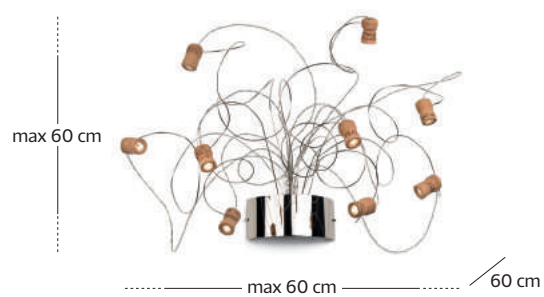

IP 20    

art. WineLed S18
LED 18x1,2 W 3000 K
18x120 lm - Driver incluso / Driver included
150 cm cavo 250 cm

IP 20    

art. WineLed S12
LED 12x1,2 W 3000 K
12x120 lm - Driver incluso / Driver included
100 cm cavo 150 cm

IP 20    

LAMPADE SOSPESE / SUSPENSION LAMPS

art. WineLed PL9
LED 9x1,2 W 3000 K
9x120 lm - Driver incluso / Driver included
100 cm cavo 80 cm

IP 20    

LAMPADE DA TAVOLO / TABLE LAMPS

art. WineLed LM9
LED 9x1,2 W 3000 K
9x120 lm - Driver incluso / Driver included
80 cm

IP 20    

LAMPADE DA PARETE / WALL LAMPS

art. WineLed A9
 LED 9x1,2 W 3000 K
 9x120 lm - Driver incluso / Driver included
 100 cm / 80 cm

IP 20    

DIFFUSORI / DIFFUSERS

TAPPO IN SUGHERO / CORK

FINITURE STRUTTURA / FRAME FINISHES