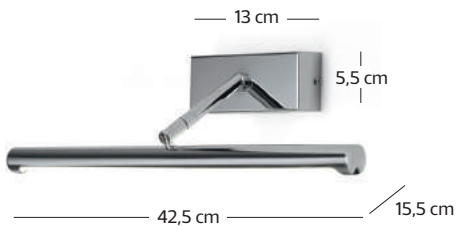

LAMPADE DA PARETE / WALL LAMPS

art. Stiled A 42
LED 7,5 W 3000 K
400 lm - Driver incluso / Driver included

IP 40