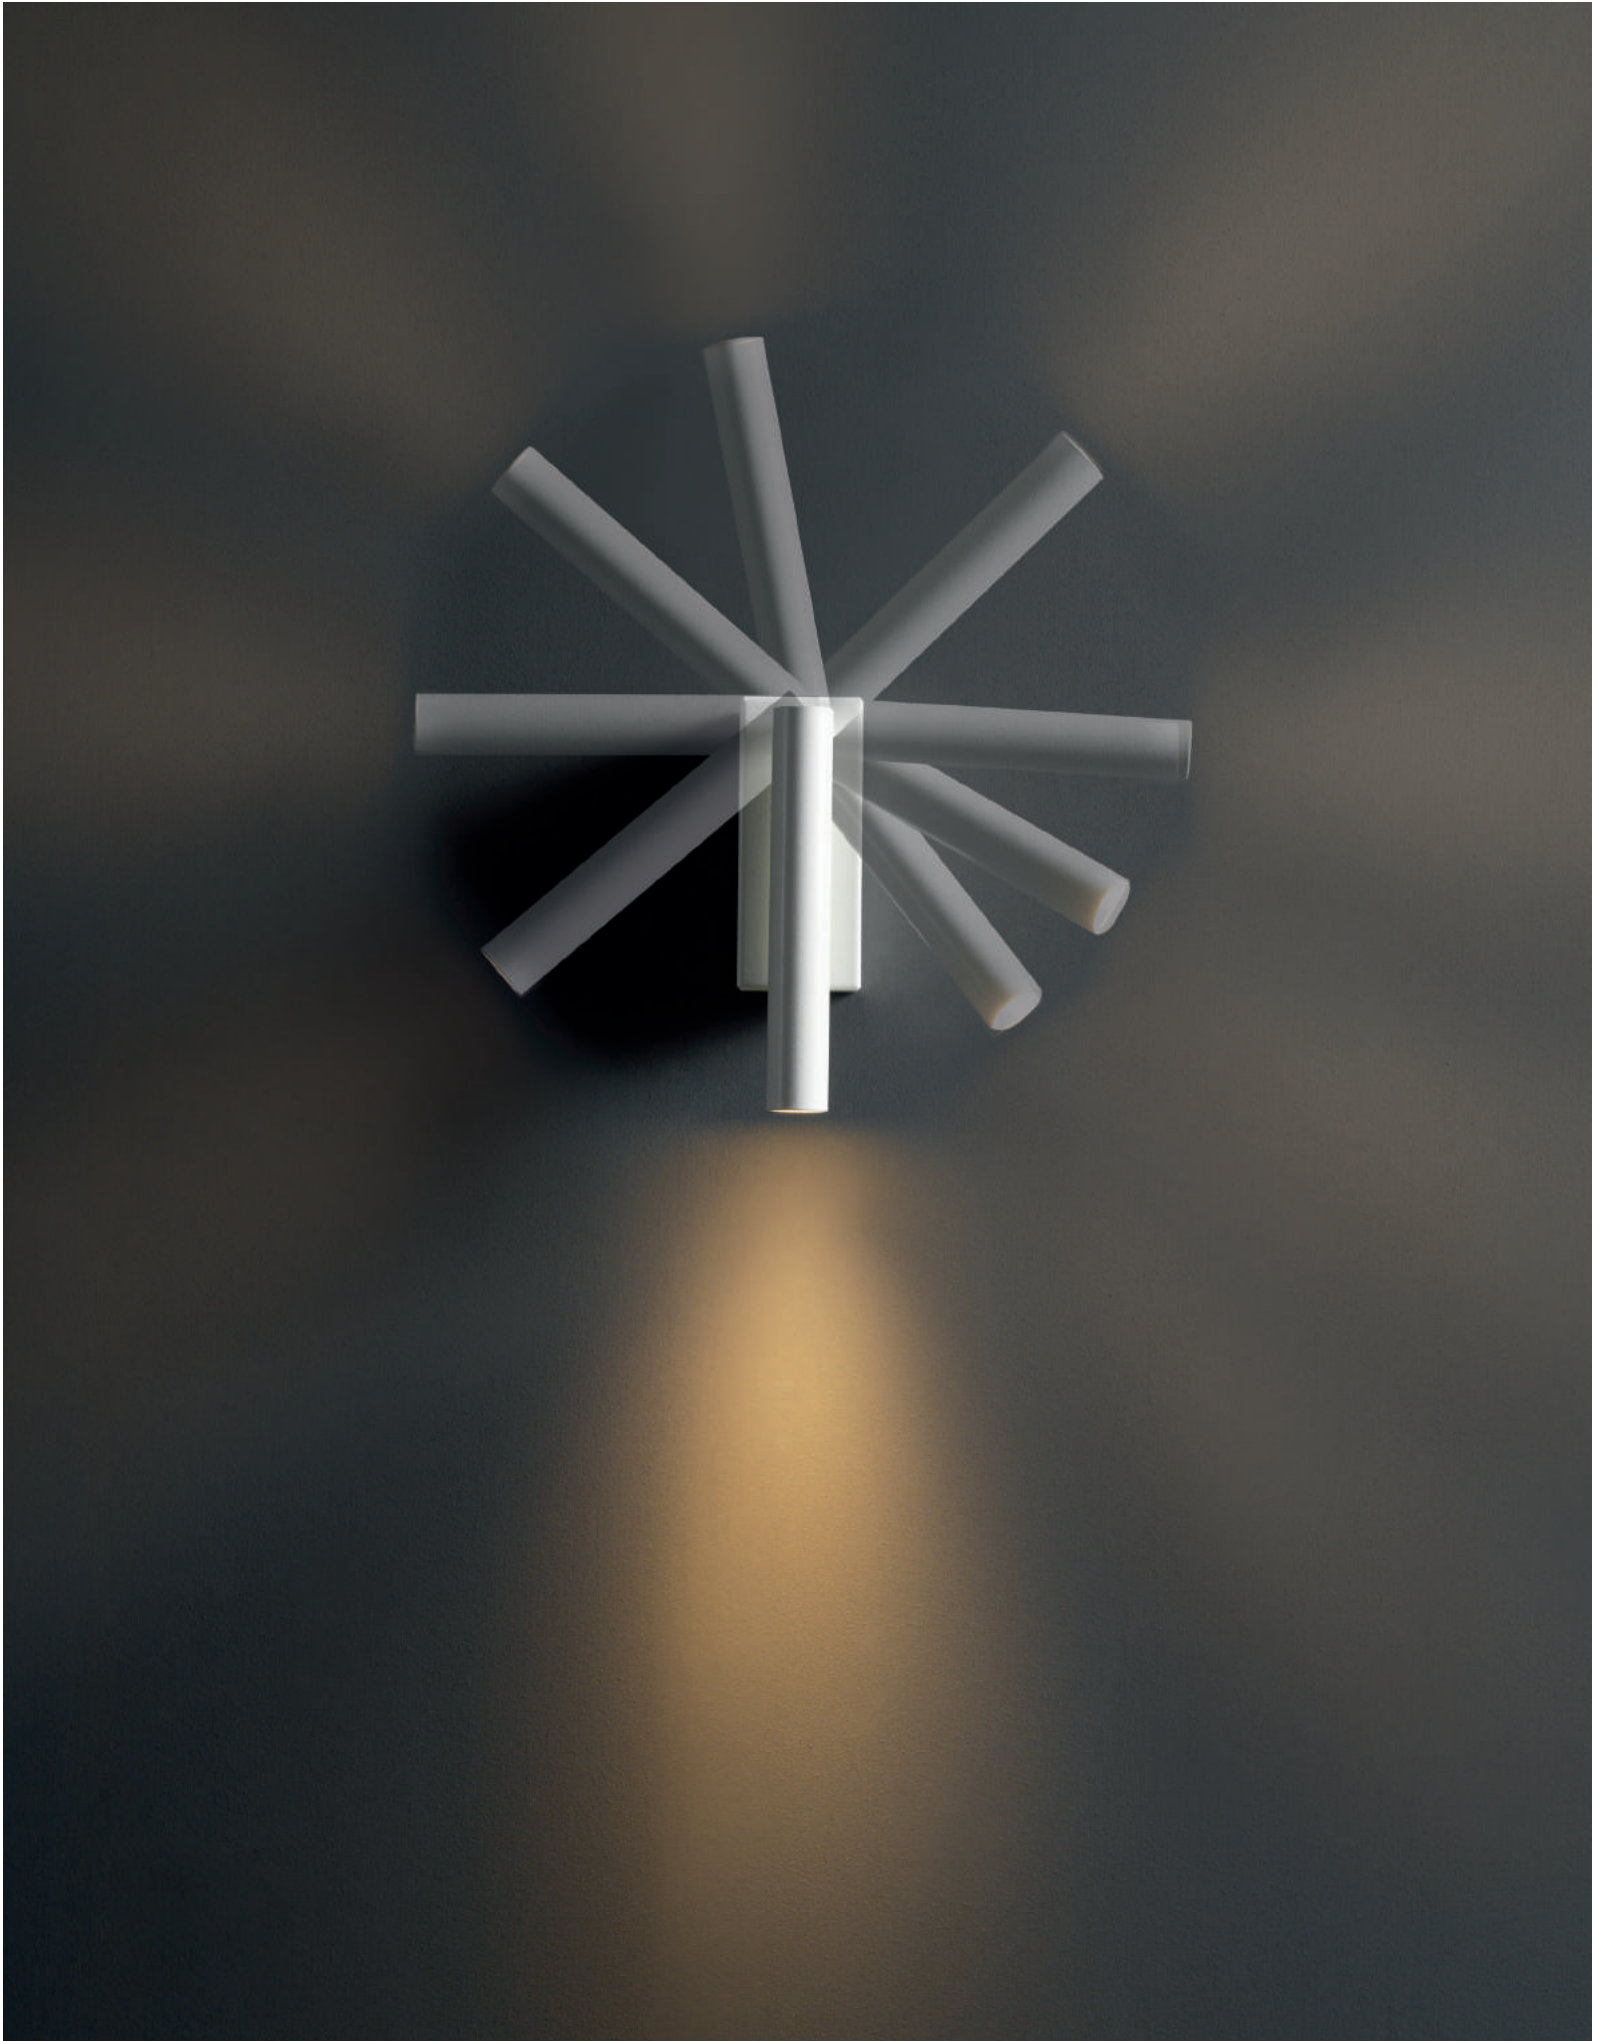

BA
 BRONZO ARIA

NK
 NICHEL

Stiled

▲
art. Stiled S 80
lampada sospesa / suspension lamp

▲
art. Stiled S 50
lampada sospesa / suspension lamp

▲
art. Stiled S 30
lampada sospesa / suspension lamp

art. Stiled FS 1
lampada da parete / wall lamp