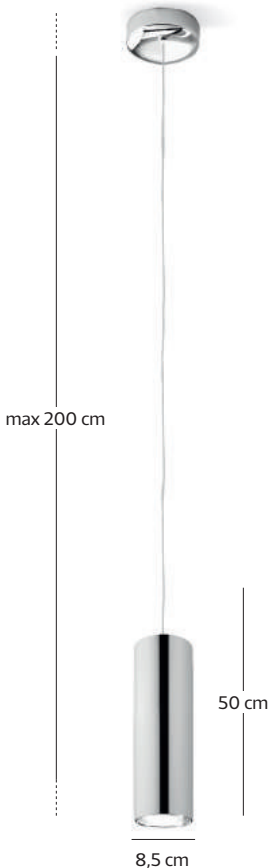

art. Stiled FS 1
LED 3W 3000 K
1x 400 lm - Driver incluso / Driver included

IP 41

FINITURE STRUTTURA / FRAME FINISHES

CR
CROMO

NO
NERO OPACO

BO
BIANCO OPACO

Planet

▲
art. Planet S 30/50/80
lampada sospesa / suspension lamp

▲
Art. Planet P 10/30/50/80
lampada sospesa / suspension lamp

LAMPADE SOSPESE / SUSPENSION LAMPS

art. Planet S 80
1x GU. 10 Max 50 W

IP 20 ⚡ CE F

art. Planet S 50
1x GU. 10 Max 50 W

IP 20 ⚡ CE F

art. Planet S 30
1x GU. 10 Max 30 W

IP 20 ⚡ CE F

LAMPADE SOSPESE / SUSPENSION LAMPS

FINITURE STRUTTURA /
FRAME FINISHES

CR
CROMO

art. Planet P 80
1x GU. 10 Max 50 W

IP 20 ⚡ CE F

art. Planet P 50
1x GU. 10 Max 50 W

IP 20 ⚡ CE F