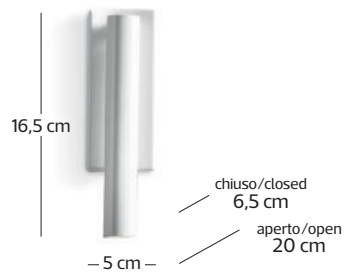

IP 40

art. Stiled S 30
LED 3 W Lente 60° 3000 K
160 lm - Driver incluso / Driver included

IP 40

LAMPADE DA PARETE / WALL LAMPS

art. Stiled A 42
LED 7,5 W 3000 K
400 lm - Driver incluso / Driver included

IP 40