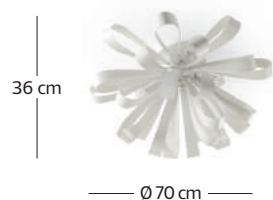

LAMPADE DA PARETE / WALL LAMPS

art. M'ama non m'ama 4621
4 x max 42 W
E14

IP 20