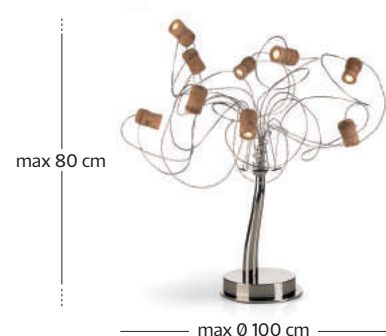

IP 20    

LAMPADE SOSPESE / SUSPENSION LAMPS

art. WineLed PL9
LED 9x1,2 W 3000 K
9x120 lm - Driver incluso / Driver included
100 cm cavo 80 cm

IP 20    

LAMPADE DA TAVOLO / TABLE LAMPS

art. WineLed LM9
LED 9x1,2 W 3000 K
9x120 lm - Driver incluso / Driver included
80 cm