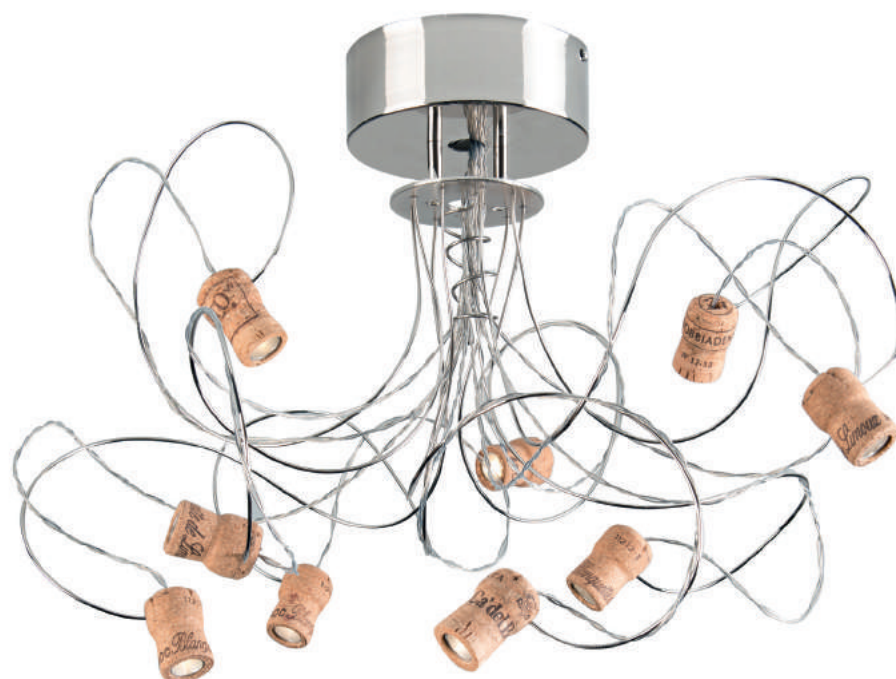

art. KLAQ LP
1 x max 28 W
E27 

IP 20   

DIFFUSORI / DIFFUSERS

BLL/BOLLE 28
Lampada globo
Round bulb
D. 12,5/28W/E 27

**BLL/GLOBO VINTAGE
AMBRA**
Lampada opzionale
Optional bulb

BLL/EDISON VINTAGE
Lampada opzionale
Optional bulb

FINITURE STRUTTURA / FRAME FINISHES

**MO
MOKA**

**NO
NERO OPACO**

WineLed

art. WineLed S27
lampada sospesa / suspension lamp

art. WineLed PL9
lampada sospesa / suspension lamp

art. WineLed S18
lampada sospesa / suspension lamp

art. WineLed A9
lampada da parete / wall lamp

▲
art. WineLed LM9
lampada da tavolo / table lamp

WineLed

LAMPADE SOSPESE / SUSPENSION LAMPS

art. WineLed S27
LED 27x1,2 W 3000 K
27x120 lm - Driver incluso / Driver included
150 cm cavo 250 cm

IP 20    

art. WineLed S18
LED 18x1,2 W 3000 K
18x120 lm - Driver incluso / Driver included
150 cm cavo 250 cm

IP 20    

art. WineLed S12
LED 12x1,2 W 3000 K
12x120 lm - Driver incluso / Driver included
100 cm cavo 150 cm