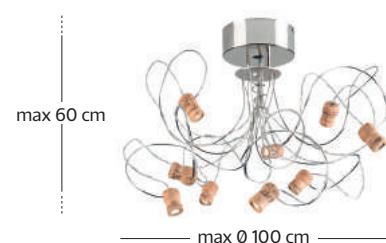

LAMPADE SOSPESE / SUSPENSION LAMPS

art. WineLed PL9
LED 9x1,2 W 3000 K
9x120 lm - Driver incluso / Driver included
100 cm cavo 80 cm

IP 20