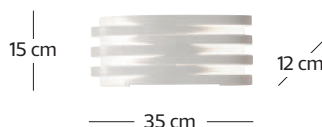

LAMPADE DA PARETE / WALL LAMPS