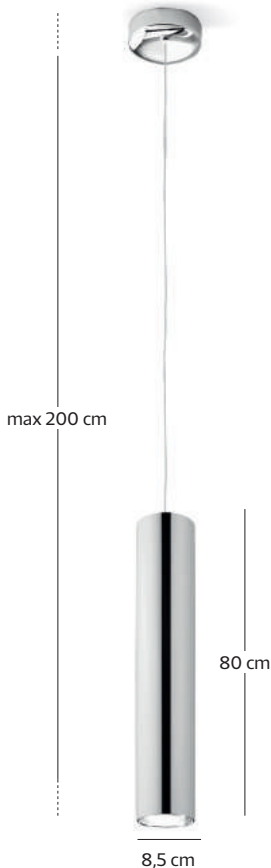

▲
art. Stiled A 42
lampada da parete / wall lamp

Stiled

LAMPADE SOSPESSE / SUSPENSION LAMPS

art. Stiled S 80
LED 3 W Lente 60° 3000 K
160 lm - Driver incluso / Driver included

IP 40

art. Stiled S 50
LED 3 W Lente 60° 3000 K
160 lm - Driver incluso / Driver included

IP 40

art. Stiled S 30
LED 3 W Lente 60° 3000 K
160 lm - Driver incluso / Driver included

IP 40

LAMPADE DA PARETE / WALL LAMPS

art. Stiled A 42
LED 7,5 W 3000 K
400 lm - Driver incluso / Driver included

IP 40

art. Stiled FS 1
LED 3W 3000 K
1x 400 lm - Driver incluso / Driver included

IP 41

FINITURE STRUTTURA / FRAME FINISHES

CR
CROMO

NO
NERO OPACO

BO
BIANCO OPACO

Planet

▲
art. Planet S 30/50/80
lampada sospesa / suspension lamp

▲
Art. Planet P 10/30/50/80
lampada sospesa / suspension lamp

LAMPADE SOSPESE / SUSPENSION LAMPS

art. Planet S 80
1x GU. 10 Max 50 W

IP 20 ⚡ CE F

art. Planet S 50
1x GU. 10 Max 50 W

IP 20 ⚡ CE F

art. Planet S 30
1x GU. 10 Max 30 W