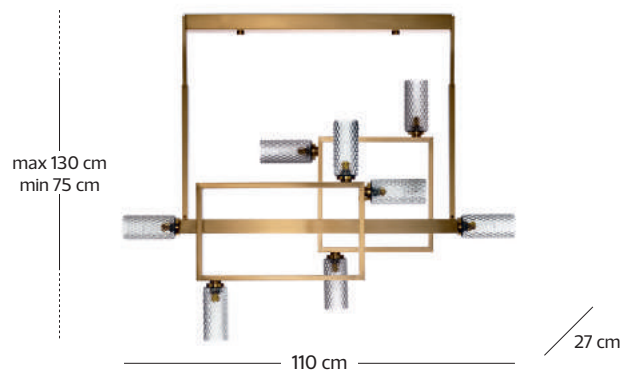

art. Akira SC
8 x max 42 W
E14

IP 20 CE F

LAMPADE DA TAVOLO / TABLE LAMPS

art. Akira LPS
1 x max 42 W
E14

IP 20 CE F

art. Akira LPC
1 x max 42 W
E14

IP 20 CE F

art. Akira LP TRAV
1 x max 42 W
E14

IP 20 CE F