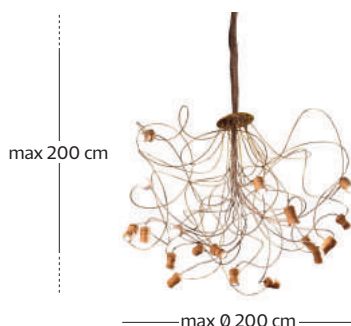

art. WineLed A9
lampada da parete / wall lamp

▲
art. WineLed LM9
lampada da tavolo / table lamp

WineLed

LAMPADE SOSPESE / SUSPENSION LAMPS

art. WineLed S27
LED 27x1,2 W 3000 K
27x120 lm - Driver incluso / Driver included
150 cm cavo 250 cm

IP 20    

art. WineLed S18
LED 18x1,2 W 3000 K
18x120 lm - Driver incluso / Driver included
150 cm cavo 250 cm

IP 20    

art. WineLed S12
LED 12x1,2 W 3000 K
12x120 lm - Driver incluso / Driver included
100 cm cavo 150 cm