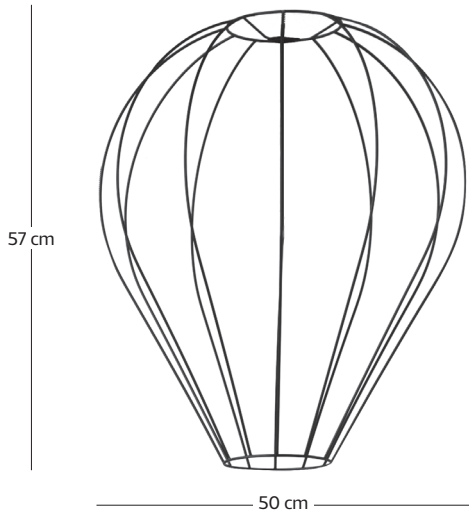

art. Habillé QUADRO 50
telaio quadro / square frame

art. Habillé MONGOLFIERA 50
telaio mongolfiera / hot air balloon frame