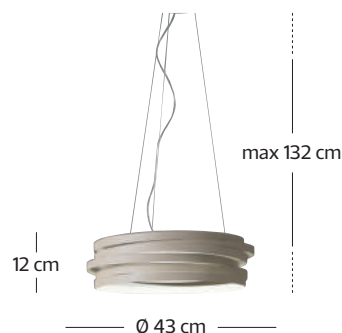

art. Ri_giro S40
2 x max 42 W
E27

IP 20

art. Ri_giro S40 LED
LED 1 x 2100 LM 12,6 W 3000 K
driver dimmerabile incluso
dimnable driver included

IP 41