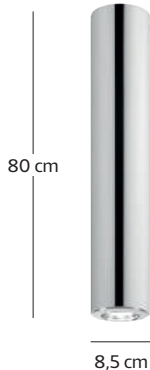

LAMPADE SOSPESE / SUSPENSION LAMPS

IP 20 ⚡ CE F

IP 20 ⚡ CE F

IP 20 ⚡ CE F

LAMPADE SOSPESE / SUSPENSION LAMPS

FINITURE STRUTTURA /
FRAME FINISHES

IP 20 ⚡ CE F

IP 20 ⚡ CE F

IP 20 ⚡ CE F

IP 20 ⚡ CE F