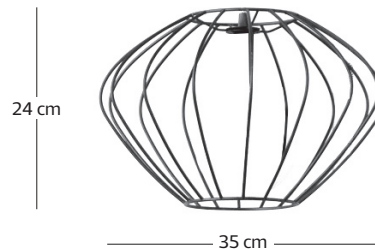

art. Habillé ZUCCA 35
telaio zucca / pumpkin frame