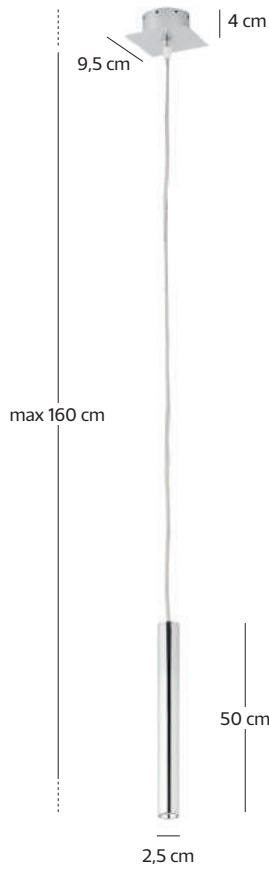

▲
art. Stiled A 42
lampada da parete / wall lamp

Stiled

LAMPADE SOSPESSE / SUSPENSION LAMPS

art. Stiled S 80
LED 3 W Lente 60° 3000 K
160 lm - Driver incluso / Driver included

IP 40

art. Stiled S 50
LED 3 W Lente 60° 3000 K
160 lm - Driver incluso / Driver included

IP 40

art. Stiled S 30
LED 3 W Lente 60° 3000 K
160 lm - Driver incluso / Driver included

IP 40

LAMPADE DA PARETE / WALL LAMPS

art. Stiled A 42
LED 7,5 W 3000 K
400 lm - Driver incluso / Driver included

IP 40