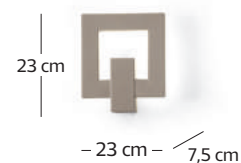

art. Ri_quadro A20
LED 1260 LM 12 W 3000 K

IP 40