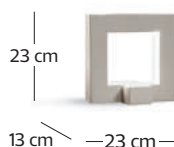

art. Ri_quadro LP
LED 1260 LM 12 W 3000 K

IP 40