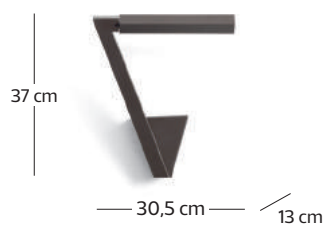

IP 40

art. Ri_quadro A40
LED 2250 LM 20 W 3000 K

IP 40

art. Ri_quadro A20
LED 1260 LM 12 W 3000 K

IP 40

LAMPADE DA PARETE / WALL LAMPS

art. Ri_quadro A7
LED 2x600 LM 9 W 3000 K

IP 40    