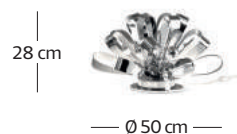

art. M'ama non m'ama 46A98
3 x max 42 W
E14

IP 20