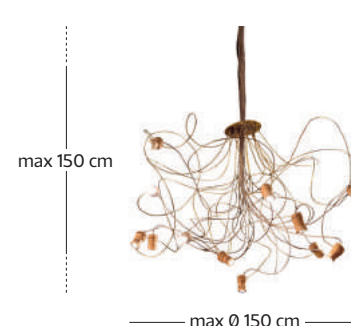

art. WineLed A9
lampada da parete / wall lamp

▲
art. WineLed LM9
lampada da tavolo / table lamp

WineLed

LAMPADE SOSPESE / SUSPENSION LAMPS

art. WineLed S27
LED 27x1,2 W 3000 K
27x120 lm - Driver incluso / Driver included
150 cm cavo 250 cm

IP 20    

art. WineLed S18
LED 18x1,2 W 3000 K
18x120 lm - Driver incluso / Driver included
150 cm cavo 250 cm

IP 20    

art. WineLed S12
LED 12x1,2 W 3000 K
12x120 lm - Driver incluso / Driver included
100 cm cavo 150 cm