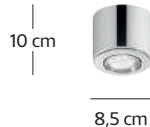

LAMPADE SOSPESE / SUSPENSION LAMPS

IP 20 ⚡ CE F

IP 20 ⚡ CE F

IP 20 ⚡ CE F

LAMPADE SOSPESE / SUSPENSION LAMPS

FINITURE STRUTTURA /
FRAME FINISHES

IP 20 ⚡ CE F

IP 20 ⚡ CE F

IP 20 ⚡ CE F

IP 20 ⚡ CE F