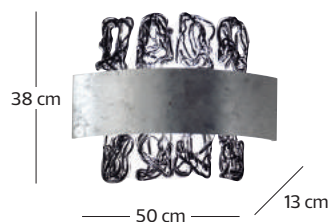

art. Fantasia 35A956
2 x max 60 W
R7S 78 

IP 20   

art. Fantasia 35A957
1 x max 60 W
G9 

IP 20   

LAMPADE DA PARETE / WALL LAMPS

art. Fantasia 351450
1 x max 100 W
R7S 78 

IP 20   

art. Fantasia 351451
1 x max 100 W
R7S 78 